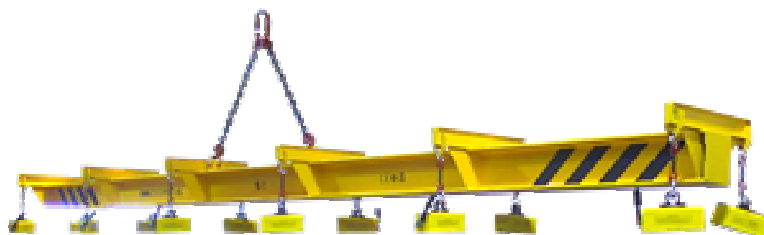

Spreader Beams

CROSS SPREADER BEAM FOR BOATS

SPREADER BEAM WITH MANUAL MAGNETS FOR PLATES

REGULABLE SPREADER BEAM FOR PAPER ROLLS

SPREADER BEAMS FOR DIFFERENT TYPES OF LOADS

SPREADER BEAM WITH MOTORIZED ROTATION FOR PAPER ROLLS

SPREADER BEAM FOR HANDLING PROFILES